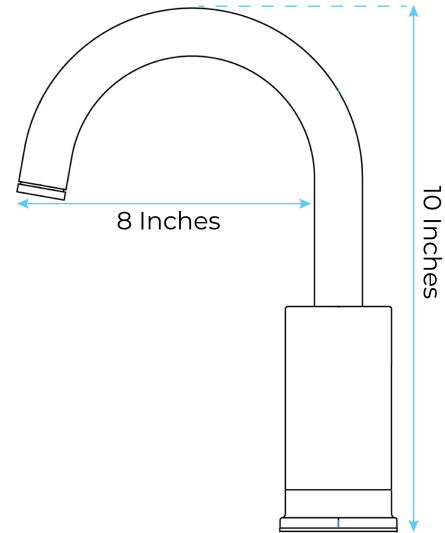

### Specs :

Sensor faucet complete motion detection operation.  
Sensitive Sensor with Infrared AI Smart-Chip  
Factory set to 30-second Auto Shutoff (can be adjusted).  
Water Pressure: 0.5 - 7.0 KGS/cm, 10 - 125 psi  
Solid Brass Construction, Brushed Gold  
Easy to Install - Instructions Included  
Water resistant solenoid enclosure  
Advanced energy saving design for long lasting battery life  
Comes complete with Hoses & Accessories  
Power Supply: AC110V And DC6V (batteries not included)

Diameter of inlet pipe : DN15  
Diameter of outlet pipe : DN15  
Water Pressure : 0.05Mpa - 0.7Mpa  
Power and Voltage : DC.6V  
AC.220V - 50/60Hz  
Power Consumption : 0.5MW <2W  
Detection Zone : Factory set 25cm/10"  
(based on standard inductive board)  
Ambient Temperature : 1 - 45°C / 33.8 -113 °F  
Degree of protection by enclosure : IP56